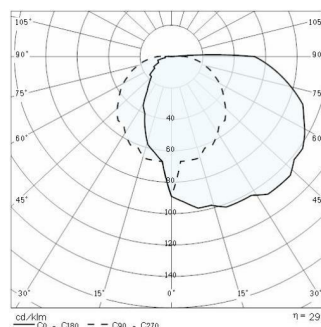

# CHIP OVALE 25 GRILL

<b>Part number</b>	005707
<b>Lampholder:</b>	E27
<b>Light Source:</b>	FLUORESCENT LAMPS
<b>Wattage:</b>	1x21 W
<b>Finish:</b>	BK-81 / Black / Textured
<b>Insulation class:</b>	II
<b>Degree of protection:</b>	IP55
<b>IK-J-xxIP:</b>	IK06 1J xx3
<b>Optic:</b>	Asymmetric extra wide reflector
<b>Ta MIN luminarie (°C):</b>	-30
<b>Ta MAX luminarie (°C):</b>	45

## Photometric data

## Technical drawings