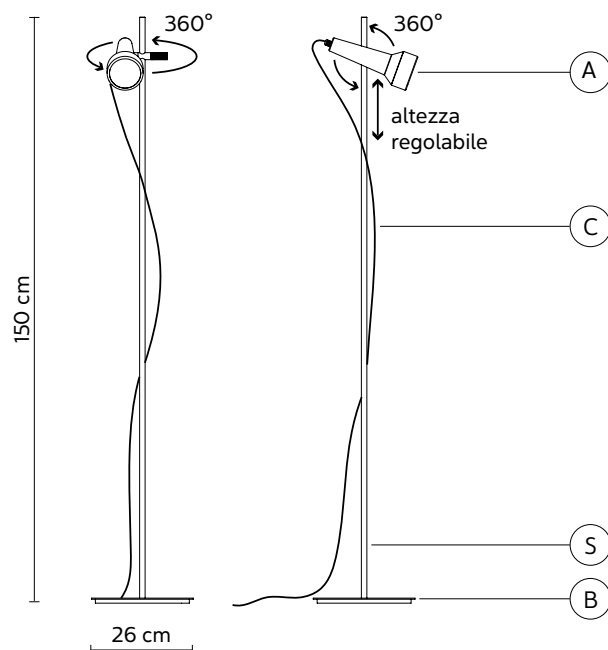

### ELECTRICAL CABLE "C"

|        |       |   |
|--------|-------|---|
| colour | black |  |
|--------|-------|---|

### ELECTRICAL SYSTEM

|              |                  |
|--------------|------------------|
| socket       | GU10             |
| source       | 1 x max 7,5W LED |
| energy class | from A to A++    |

### LIGHT EMISSION

unidirectional