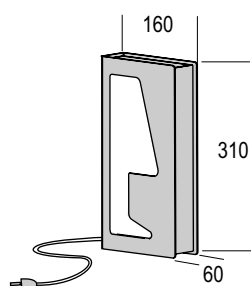

Power factor:

0,96

Fascio luminoso/Light beam: **diretta diffusa/diffused direct**

LIBRETTO TAVOLO SX

LED 3000 K

VERSIONE/VERSION

LED ON/OFF

CODICE/ CODE