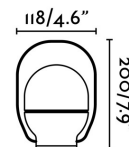

### Specifications

<b>Bulb:</b>	LED 3W 3000K 1W -15H / 2W-10H / 3W 5H RECARGA 3/4 HORAS
<b>Bulb included:</b>	Yes
<b>Transformer:</b>	Driver
<b>Transformer included:</b>	Yes
<b>Voltage:</b>	
<b>Operating Frequency:</b>	
<b>IP:</b>	20
<b>Class:</b>	III
<b>Material:</b>	Polycarbonate and wood
<b>Designer:</b>	NAHTRANG
<b>Recommended bulb:</b>	
<b>Description of recommended Bulb:</b>	
<b>Length:</b>	118 mm
<b>Height:</b>	200 mm
<b>Net Weight:</b>	0.32 kg
<b>Volume:</b>	0.00688 m3