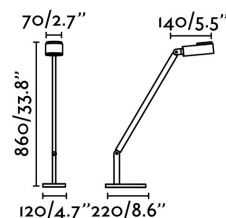

### Specifications

<b>Bulb:</b>	COB LED 6W 2700K-4800K 410Lm
<b>Bulb included:</b>	Yes
<b>Transformer:</b>	Driver
<b>Transformer included:</b>	Yes
<b>Voltage:</b>	100-240V
<b>Operating Frequency:</b>	50/60Hz
<b>IP:</b>	20
<b>Class:</b>	II
<b>Material:</b>	Aluminium with transparent PMMA diffuser
<b>Designer:</b>	BOHMAN AND FOLENUS
<b>Recommended bulb:</b>	
<b>Description of recommended Bulb:</b>	
<b>Length:</b>	120 mm
<b>Net Width:</b>	220 mm
<b>Height:</b>	860 mm
<b>Net Weight:</b>	4.20 kg
<b>Volume:</b>	0.02587 m3