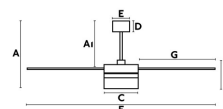

ICE LED SPEAKER White ceiling fan with speaker

Ref. 33460

ICE is a designer fan by Estudi Ribaudí, which includes a LED light kit and speaker (frequency range 20Hz-20KHz, Max 4? 13W 90DB), ideal for rooms over 17m2. The light source of this ceiling fan is SMD LED 12W of warm light (included). Motor built in steel, reversible PLYWOOD blades finished in white and maple, and glass diffuser. Operated on remote control, included. ICE offers 3 adjustable speeds with a consumption of 13-25-55W y 85-130-190 revolutions per minute depending on speed. This fan comes with a reverse function, so you can also use it in winter, improving the efficiency of your heating system. Suitable for incling room.

Specifications

Bulb:	SMD LED 15W 3000K 800lm
Bulb included:	Yes
Transformer:	Driver
Transformer included:	Yes
Voltage:	220-240V
Operating Frequency:	50Hz
IP:	20
Class:	I
Material:	Steel motor, PLYWOOD blades, ABS speaker and glass difusser
Designer:	ESTUDI RIBAUDÍ
Recommended bulb:	
Length:	1320 mm
Net Width:	1320 mm
Height:	385 mm
Net Weight:	8.70 kg
Volume:	0.04245 m3