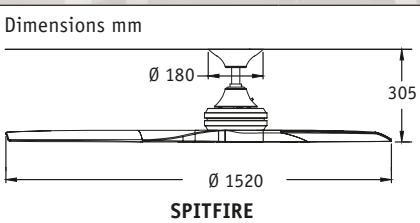

Available on request:
220-240 V/~60 Hz
110-120

| | |
|-----------------------|-------------|
| No. of blades | 3 |
| Power motor (W) | 13 - 53 |
| Voltage (V/Hz) | 220-240/~50 |
| Size Ø (cm/") | 152/60 |
| No. speeds (with W/C) | 3 |
| Rev. max (RPM) | 55 - 140 |
| Weight (kg) | 10.3 |