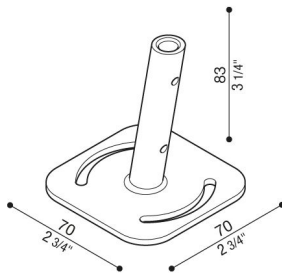

Steel base for Linfa

LB1490001

Lombardo.

Generality

Installation:	Ground
Producer:	Lombardo S.r.l.
Code:	LB1490001
Pieces per package:	

Characteristic

Associated products:	Linfa 80, Linfa 120, Linfa O 80, Linfa O 120, Linfa I 120, Linfa I 80
----------------------	---

Standards and Marks of Conformity:

Product description:

Steel base for surface installation of Linfa (one piece). Tilt 10°.