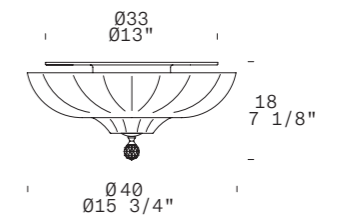

PASCLAE PL 40