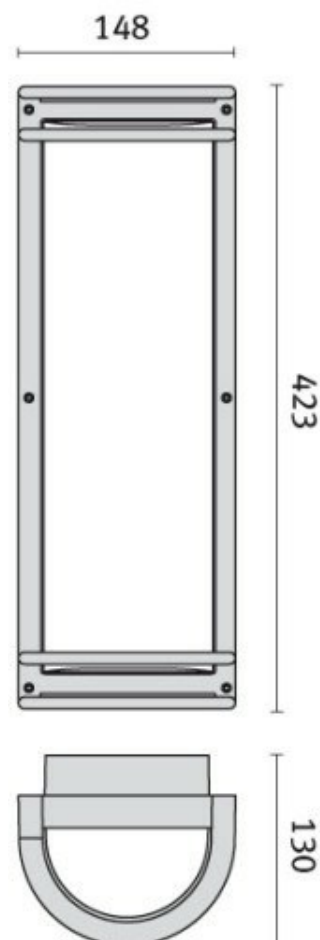

NIKKO+45

Part number	002076
Lampholder:	E27
Light Source:	INCANDESCENT LAMPS (A60)
Wattage:	2x40 W
Finish:	GR-94 / Metallic grey / Textured
Insulation class:	I
Degree of protection:	IP65
IK-J-xxIP:	IK06 1J xx3
Optic:	Symmetric extra wide reflector
Ta MIN luminarie (°C):	-30
Ta MAX luminarie (°C):	45

Description

Wall, ceiling, bracket and post mounted luminaire for indoor and outdoor lighting, comprising:

- Die-cast aluminium housing and trim, powder-polyester coated ISO 9227
- Pressed glass diffuser, white painted inside, secured with the ring
- Aluminium reflector and gear tray
- Technopolymer silicone gasket
- Stainless steel locking screws

Photometric data

Technical drawings

OPTIONAL ACCESSORIES

NIKKO+45

000441
Wall bracket 45
Metallic grey

000445
Post 45 444 mm
Metallic grey

000449
Post 45 833 mm
Metallic grey

000453
Post 45 1233 mm
Metallic grey