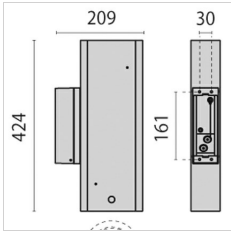

Description

Wall, ceiling, bracket and post mounted luminaire for indoor and outdoor lighting, comprising:

- Die-cast aluminium housing and trim, powder-polyester coated ISO 9227
- Pressed glass diffuser, white painted inside, secured with the ring
- Aluminium reflector and gear tray
- Technopolymer silicone gasket
- Stainless steel locking screws

Photometric data

Technical drawings

OPTIONAL ACCESSORIES

NIKKO+45

000441
Wall bracket 45
Metallic grey

000445
Post 45 444 mm
Metallic grey

000449
Post 45 833 mm
Metallic grey

000453
Post 45 1233 mm
Metallic grey