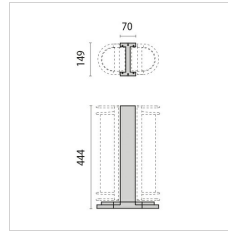

Description

Wall, ceiling, bracket and post mounted luminaire for indoor and outdoor lighting, comprising:

- Die-cast aluminium housing and trim, powder-polyester coated ISO 9227
- Pressed glass diffuser, white painted inside, secured with the ring
- Aluminium reflector and gear tray
- Technopolymer silicone gasket
- Stainless steel locking screws

Photometric data

Technical drawings

OPTIONAL ACCESSORIES

NIKKO+45

000441
Wall bracket 45
Metallic grey

000445
Post 45 444 mm
Metallic grey

000449
Post 45 833 mm
Metallic grey

000453
Post 45 1233 mm
Metallic grey