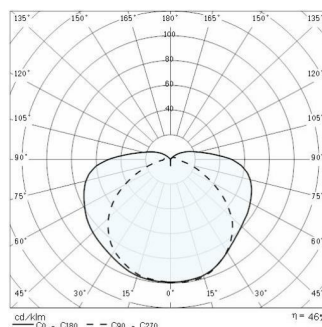

Photometric data