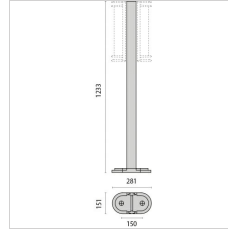

Description

Wall, ceiling, bracket and post mounted luminaire for indoor and outdoor lighting, comprising:

- Die-cast aluminium housing and trim, powder-polyester coated ISO 9227
- Pressed glass diffuser, white painted inside, secured with the ring
- Aluminium reflector and gear tray
- Technopolymer silicone gasket
- Stainless steel locking screws

Photometric data

Technical drawings

OPTIONAL ACCESSORIES

NIKKO+45

000441
Wall bracket 45
Metallic grey

000445
Post 45 444 mm
Metallic grey

000449
Post 45 833 mm
Metallic grey

000453
Post 45 1233 mm
Metallic grey