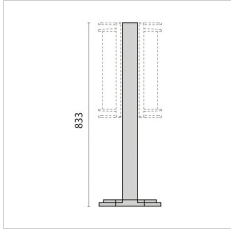

Description

Wall, ceiling, bracket and post mounted luminaire for indoor and outdoor lighting, comprising:

- Die-cast aluminium housing and trim, powder-polyester coated ISO 9227
- Pressed glass diffuser, white painted inside, secured with the ring
- Aluminium reflector and gear tray
- Technopolymer silicone gasket
- Stainless steel locking screws

Photometric data

Technical drawings

OPTIONAL ACCESSORIES

NIKKO+45

000441
Wall bracket 45
Metallic grey

000445
Post 45 444 mm
Metallic grey

000449
Post 45 833 mm
Metallic grey

000453
Post 45 1233 mm
Metallic grey