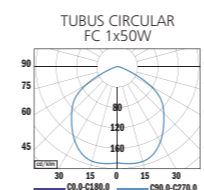

Photometry Photometrie