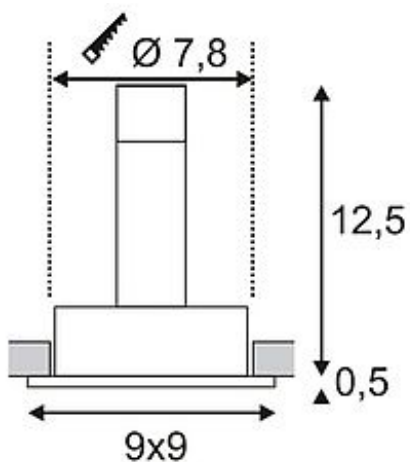

NEW TRIA I GU10 downlight

square, matt black, max. 50W, incl. retaining springs

Article number	113491
lampType	Conventional lamp
Lamp	GU10 230V max. 50W
Lampholder / Socket	GU10
Number of light sources	1
Lamp included	No
Installation diameter	7.8 cm
Installation depth	12.5 cm
Tilt range	30 Degree
Rotation range	360 Degree
Length	9 cm
Width	9 cm
Height	11 cm
Net weight	0.172 kg
Gross weight	0.558 kg
Voltage	230 Volt
Max. wattage	50 Watt
Protection class	II
Material	aluminium
Colour	black
Way of mounting	recessed ceiling mounting
Remark 1	Energy labels in your language are available in the Service Area sub point Download
Suitable for lamps from EEC	E
Suitable for lamps up to EEC	A++
Light distribution type 1	direct
Light distribution type 3	rotationally symmetric

individual orientation of light, whether you choose standard halogen or LED retrofit lamps. The NEW TRIA downlight is supplied ready for direct connection to 230V mains supply. This luminaire is compatible with bulbs of the energy classes: E - A++