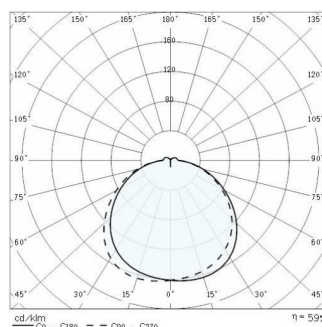

TECHNICAL DATA