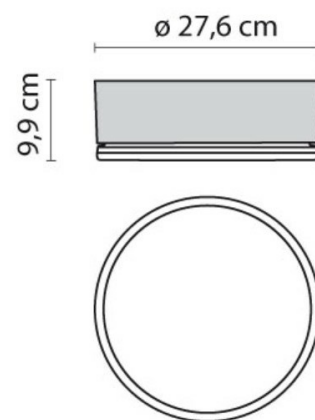

DROP 28

PRISMA®

Part number	004970
Lampholder:	E27
Light Source:	INCANDESCENT LAMPS
Wattage (W):	1x100 W
Colour / RAL:	MATT METALLIC ANTHRACITE
Insulation class:	II
Degree of protection:	IP 55
Optic:	SYMMETRIC EXTRA WIDE REFLECTOR

Description

Wall and ceiling mounting luminaire for indoor and outdoor, comprising:

- Housing manufactured from technopolymer
- Pressed glass diffuser, total matt finish
- Class II
- Aluminium reflector
- Foam silicone gasket
- Side entry for 20 mm conduits (drill out holes in housing)
- Chromed steel spring locks to secure diffuser to the housing
- Self adhesive signs available

TECHNICAL DATA

TECHNICAL DRAWINGS

OPTIONAL ACCESSORIES

DROP 22/28

008350
Right
GREEN

008351
Left
GREEN

008352
Up/Right
GREEN

008353
Up/Left
GREEN